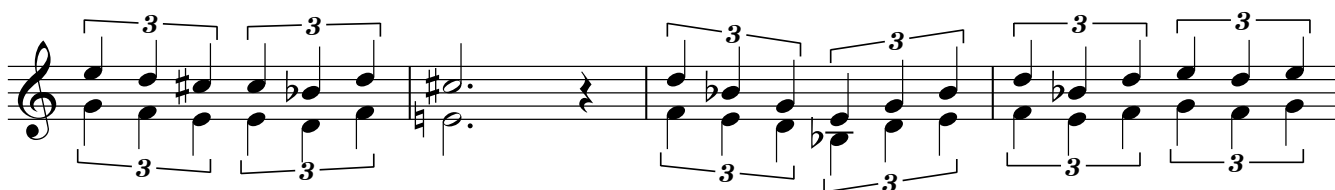

instant PLAY

♩=120

1 PLAY AT ANY REGISTER

Winds in Bb

instant PLAY - Tim Steiner

2 Improvised solos

3 (lead players only to b94)

(1)

(2)

legato

Winds in Bb

instant PLAY - Tim Steiner

The musical score is written for two staves in treble clef, with a key signature of one flat (Bb). The first staff contains three measures of music, each starting with a chord marked *sfp* and an accent (^). The second staff contains three measures of music, also starting with *sfp* and an accent (^), followed by a melodic line. The piece concludes with a double bar line.